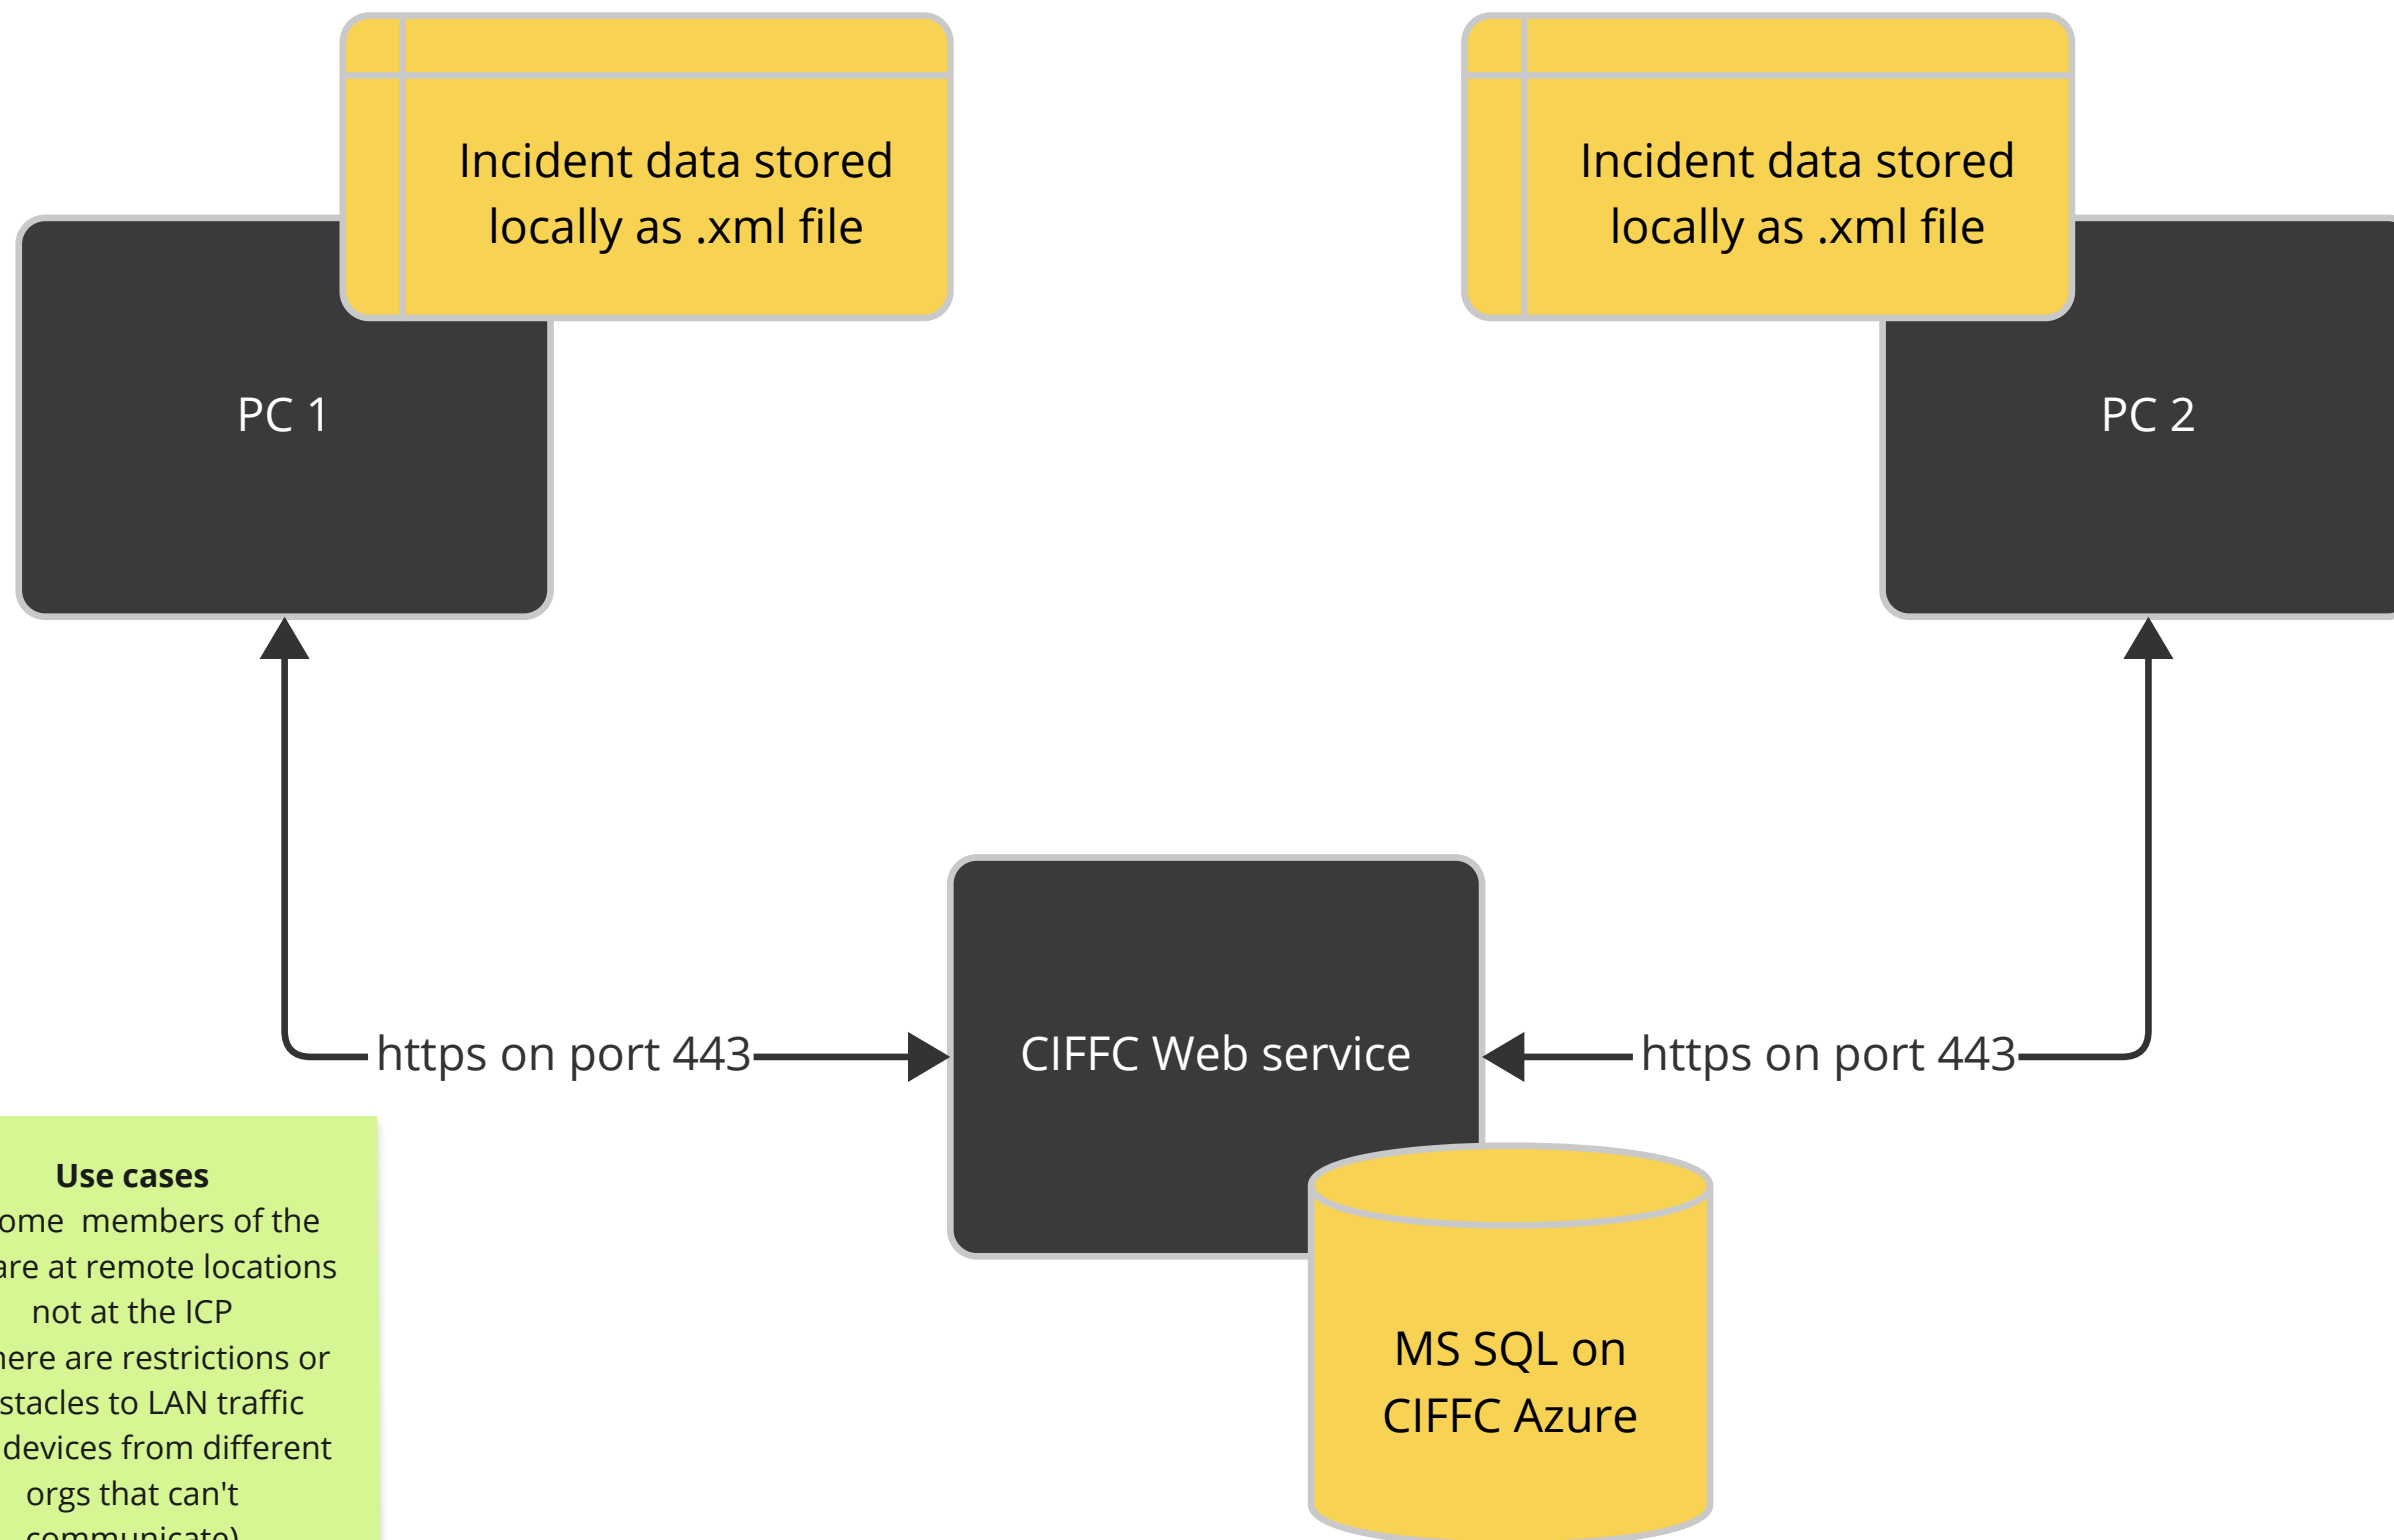

LOCAL AREA NETWORK

Collaborating to build an IAP

INTERNET SYNC

Collaborating to build an IAP

Use cases

- 1) Some members of the IMT are at remote locations not at the ICP
- 2) There are restrictions or obstacles to LAN traffic (e.g. devices from different orgs that can't communicate)

LOCAL AREA NETWORK & INTERNET

Collaborating to build an IAP

Use case
Some members of the
IMT are at remote
locations not on the
LAN

INTERNET SYNC ENCRYPTION

CANADIAN INCIDENT ACTION PLAN PROGRAM