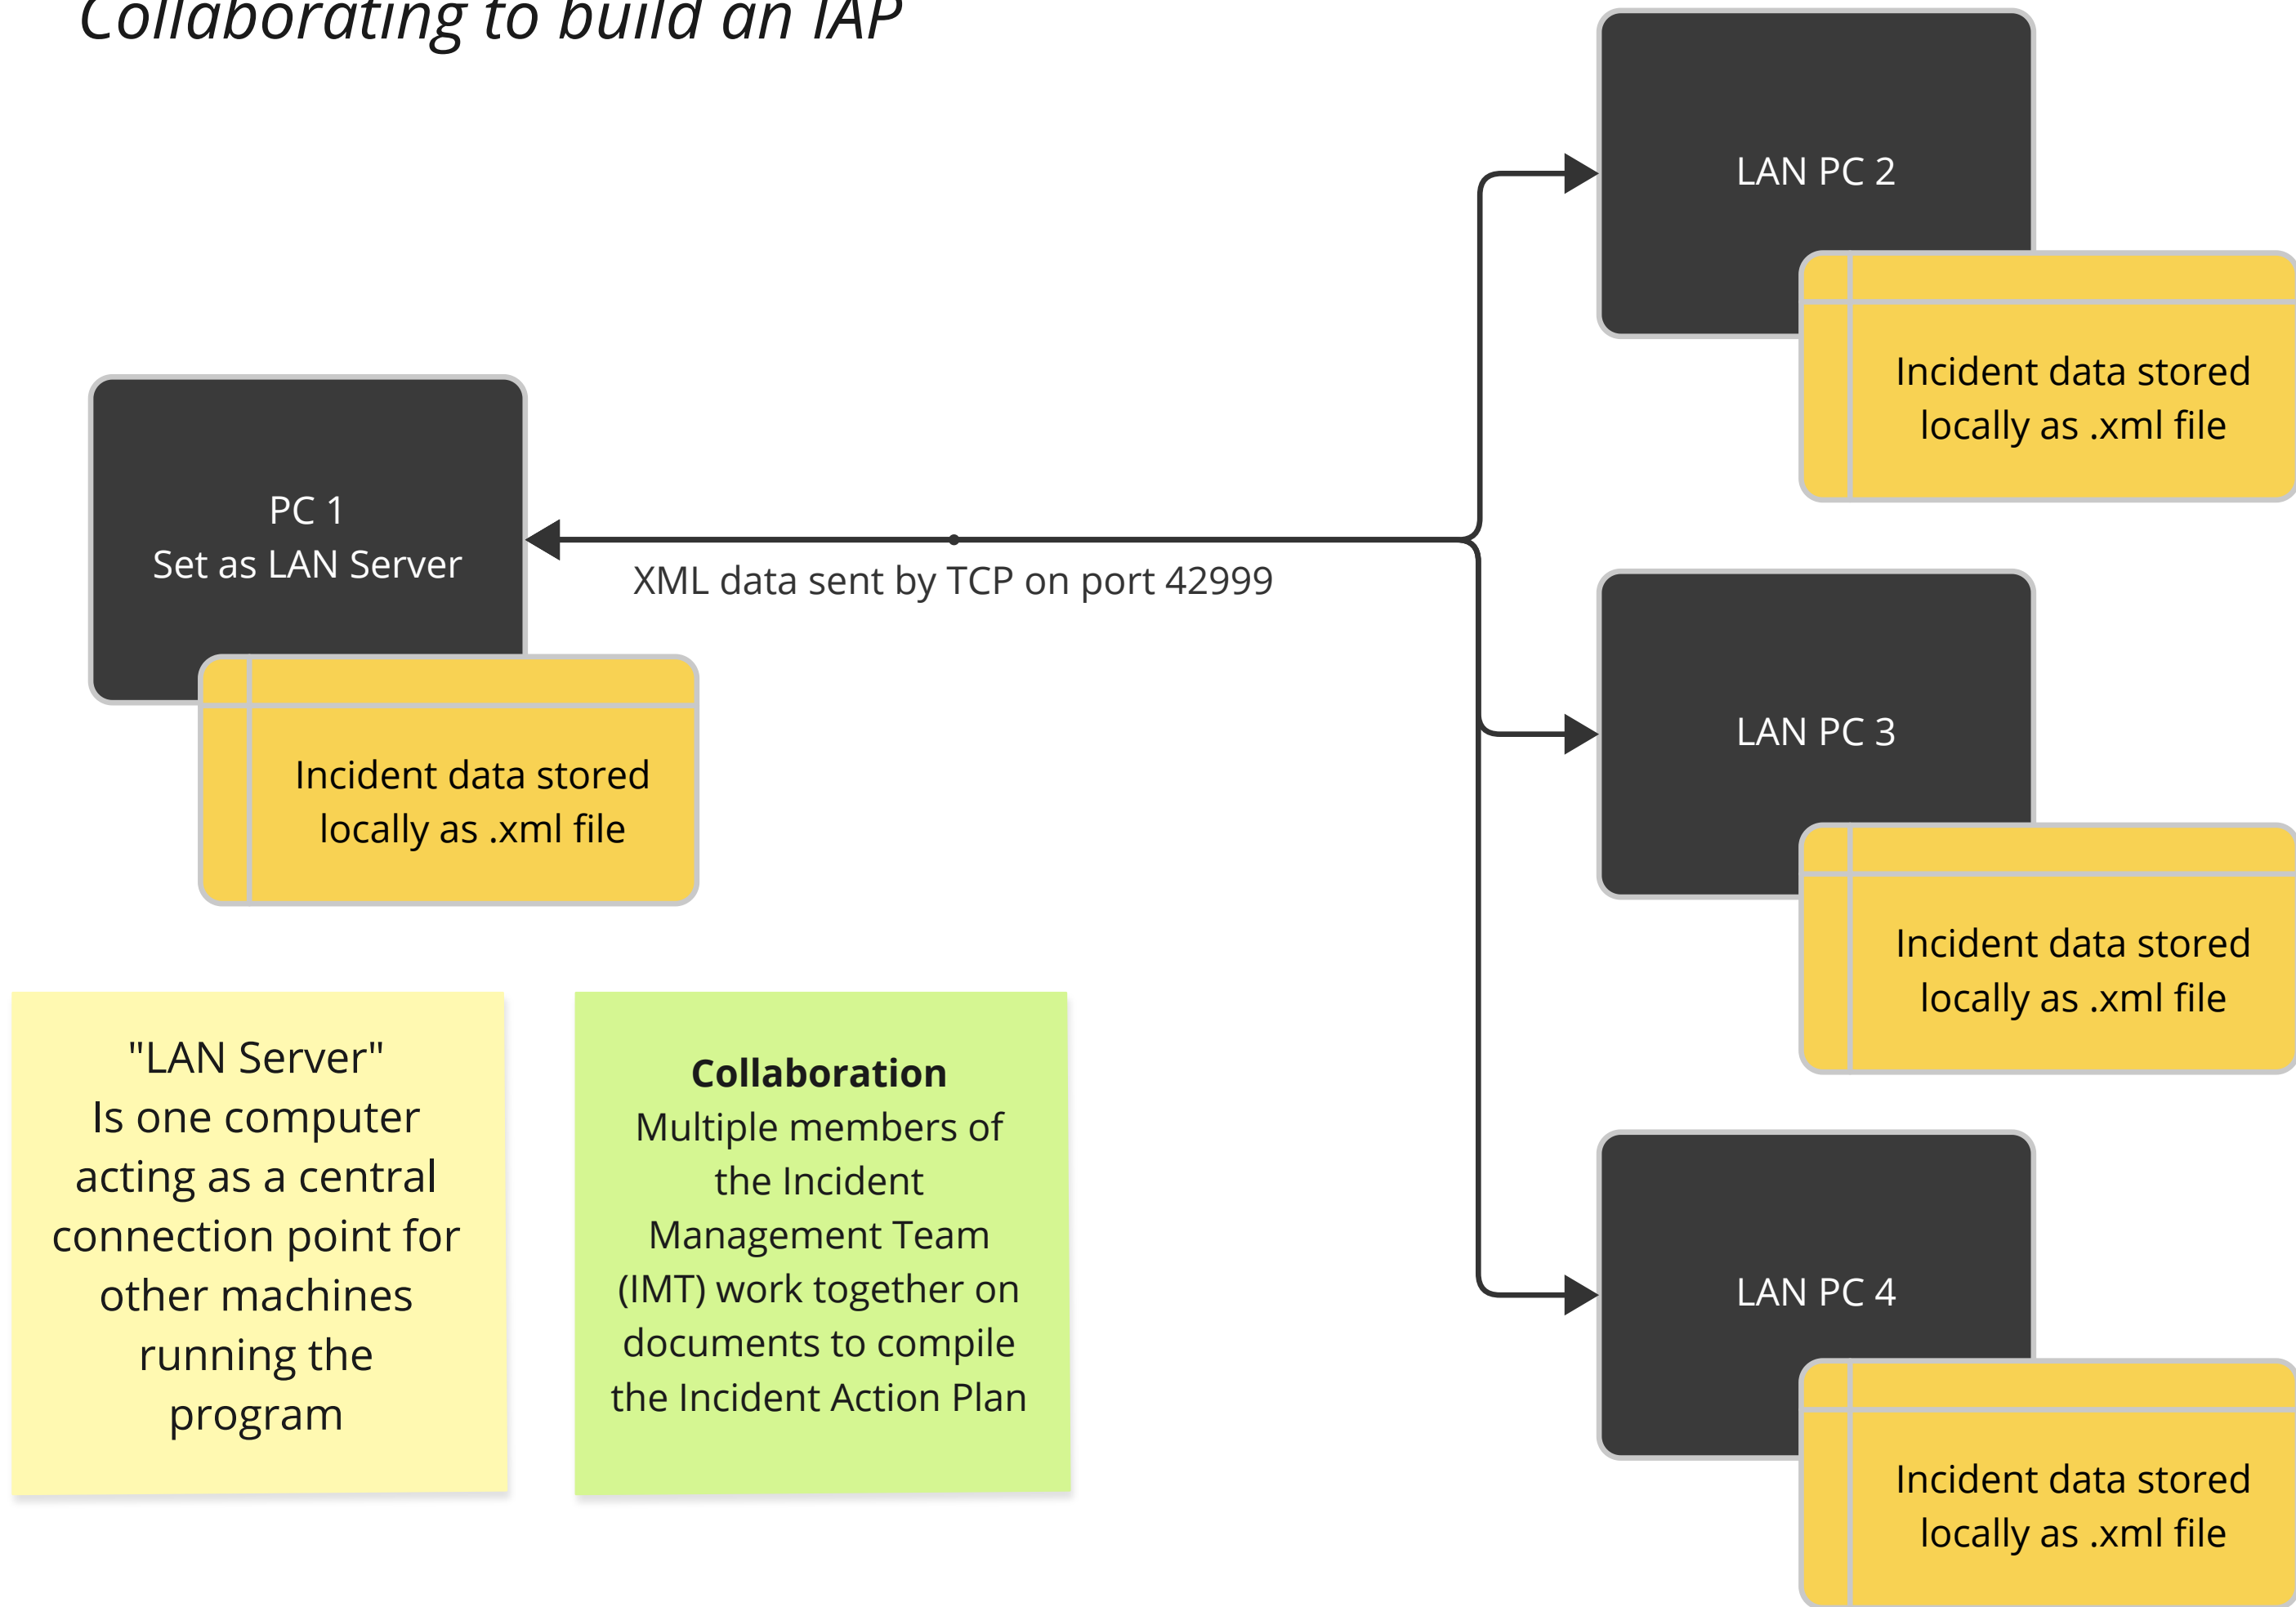

LOCAL AREA NETWORK

Collaborating to build an IAP

INTERNET SYNC

Collaborating to build an IAP

Use cases

- 1) Some members of the IMT are at remote locations not at the ICP
- 2) There are restrictions or obstacles to LAN traffic (e.g. devices from different orgs that can't communicate)

LOCAL AREA NETWORK & INTERNET

Collaborating to build an IAP

Use case
Some members of the
IMT are at remote
locations not on the
LAN

INTERNET SYNC ENCRYPTION

CANADIAN INCIDENT ACTION PLAN PROGRAM