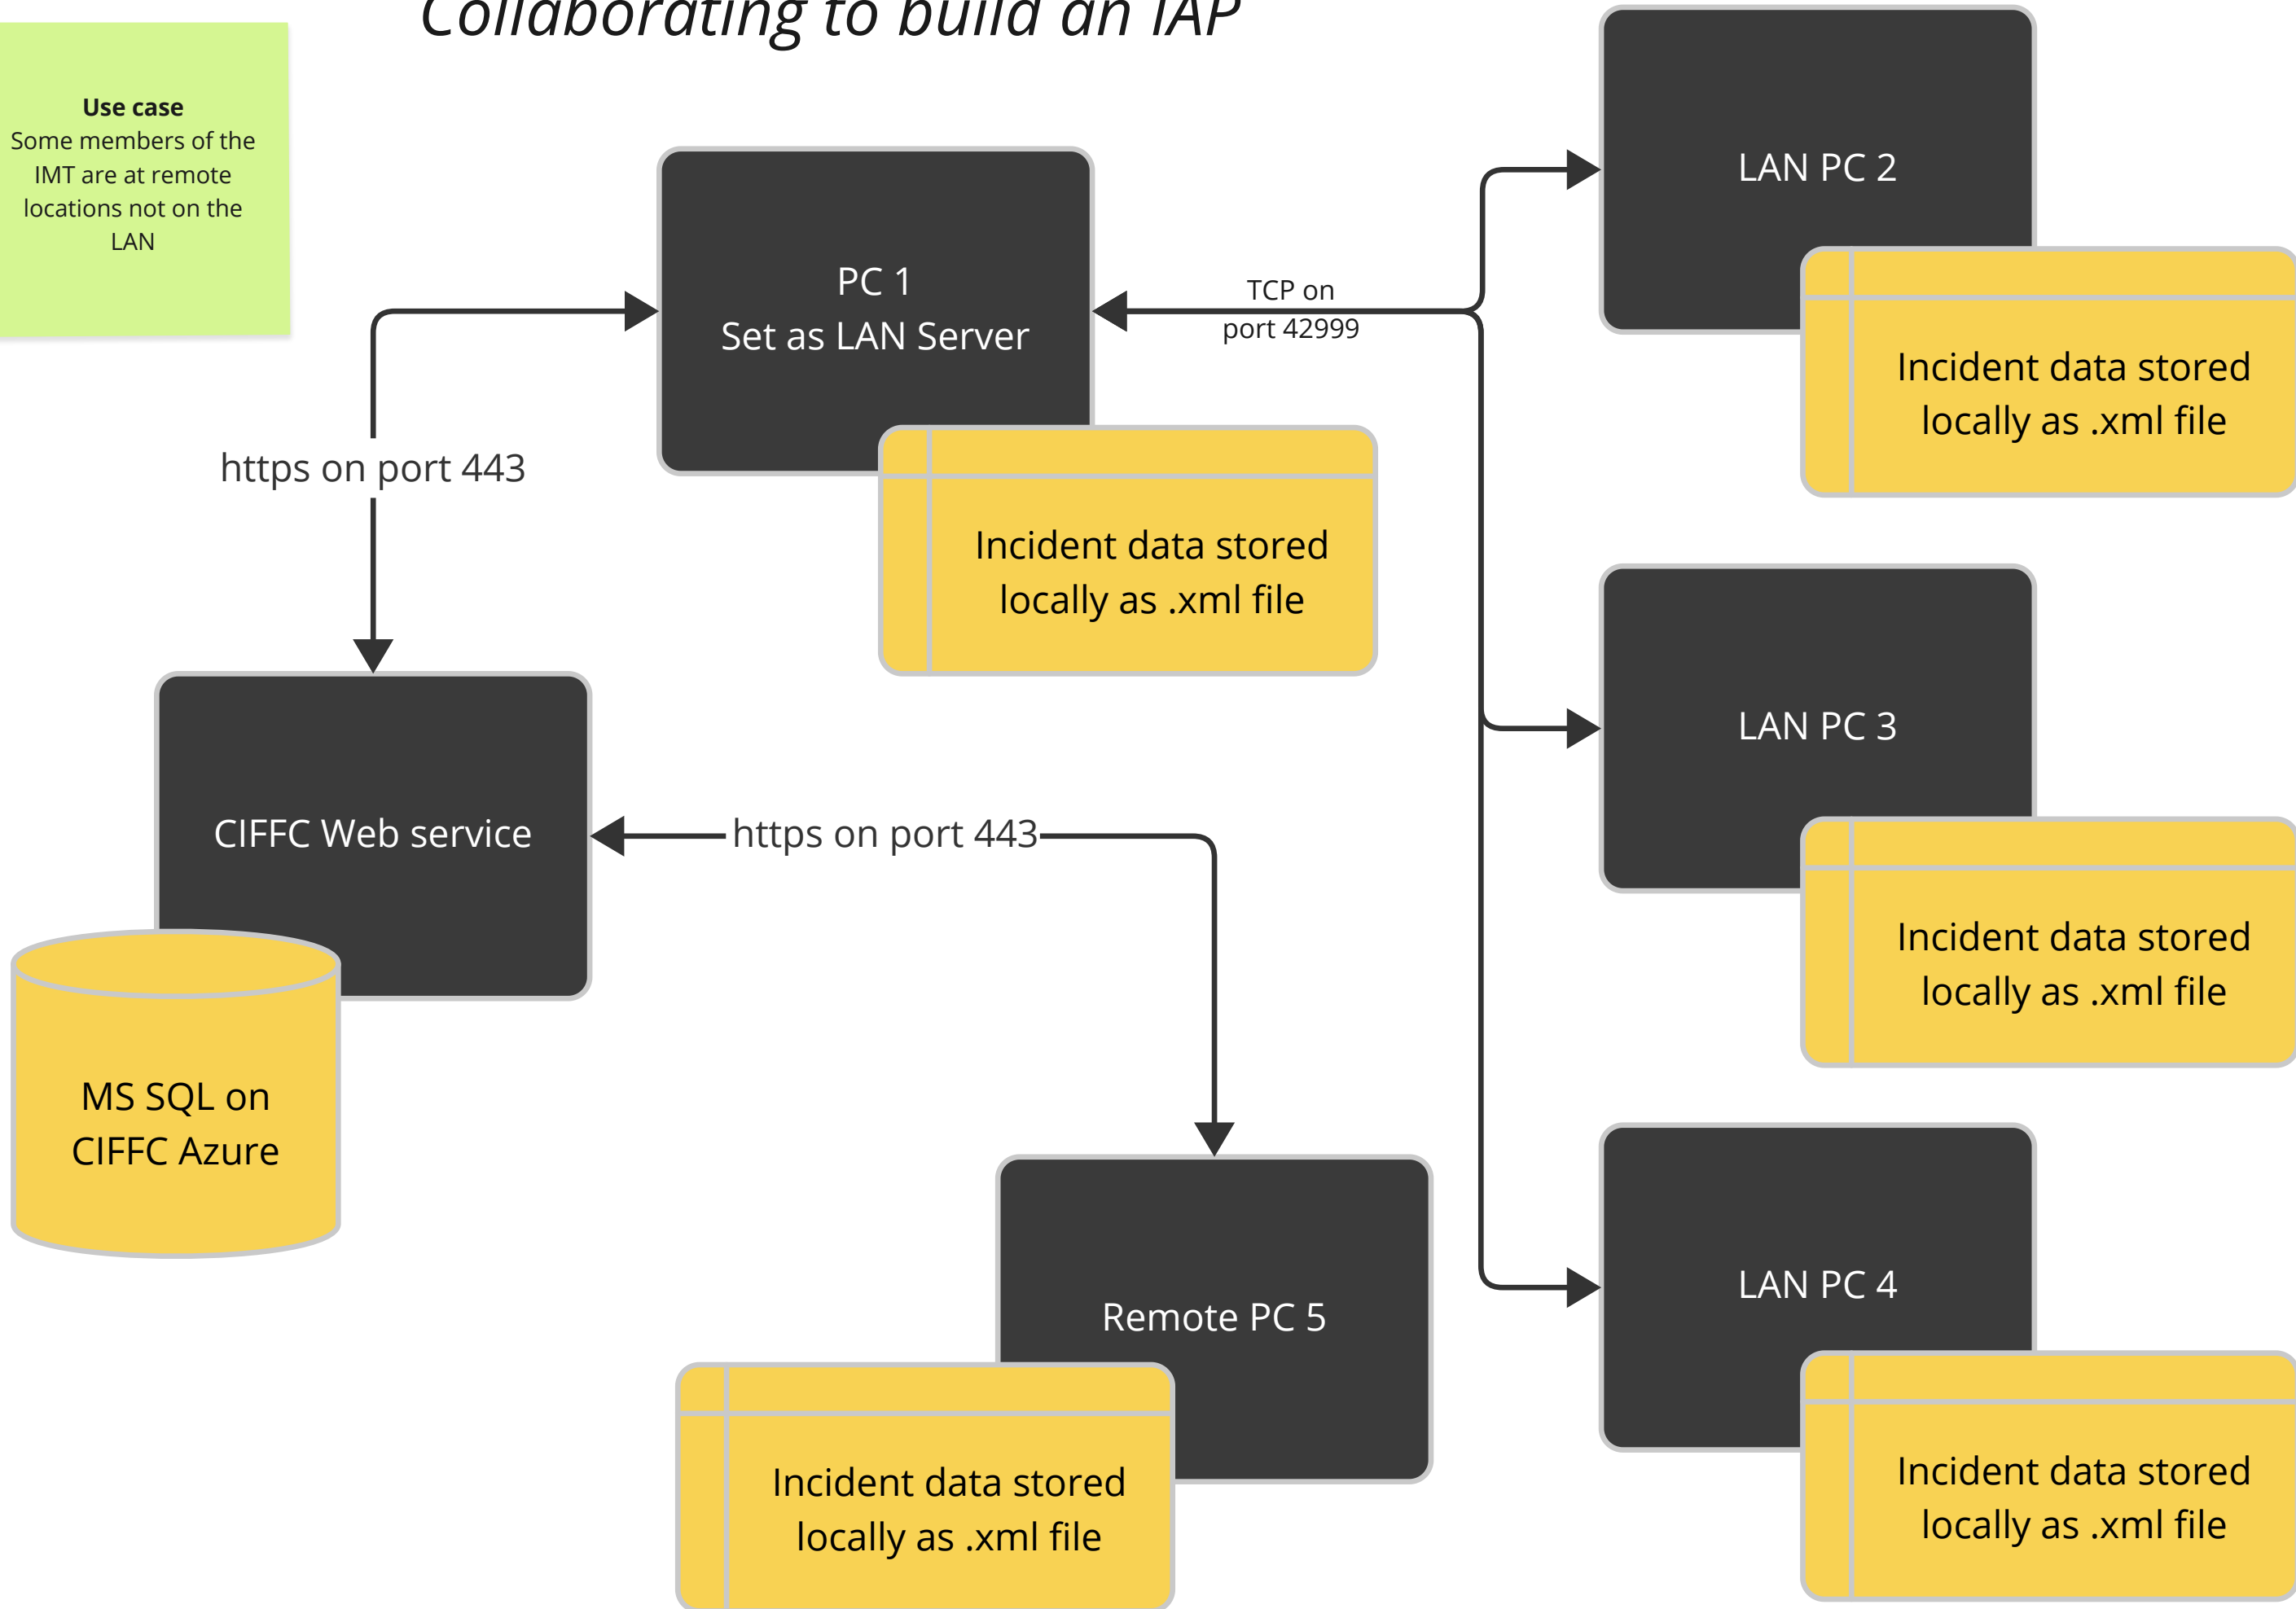

LOCAL AREA NETWORK

Collaborating to build an IAP

INTERNET SYNC

Collaborating to build an IAP

Use cases

- 1) Some members of the IMT are at remote locations not at the ICP
- 2) There are restrictions or obstacles to LAN traffic (e.g. devices from different orgs that can't communicate)

LOCAL AREA NETWORK & INTERNET

Collaborating to build an IAP

Use case
Some members of the
IMT are at remote
locations not on the
LAN

INTERNET SYNC ENCRYPTION

CANADIAN INCIDENT ACTION PLAN PROGRAM